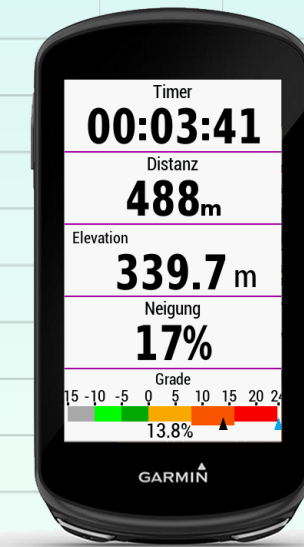

Comparison of the display for gradient from Garmin grade data field to IQ Climb Gauge data field

Edge 1030+ Screenshot

Distance taken from screenshot
 Garmin gradient taken from screenshot
 IQ Climb Gauge Profile gradient calculated over 10 points (see Excel sheet)

marked with ! the IQ gradient value agrees much better with reality than the too sluggish reacting Garmin gradient value