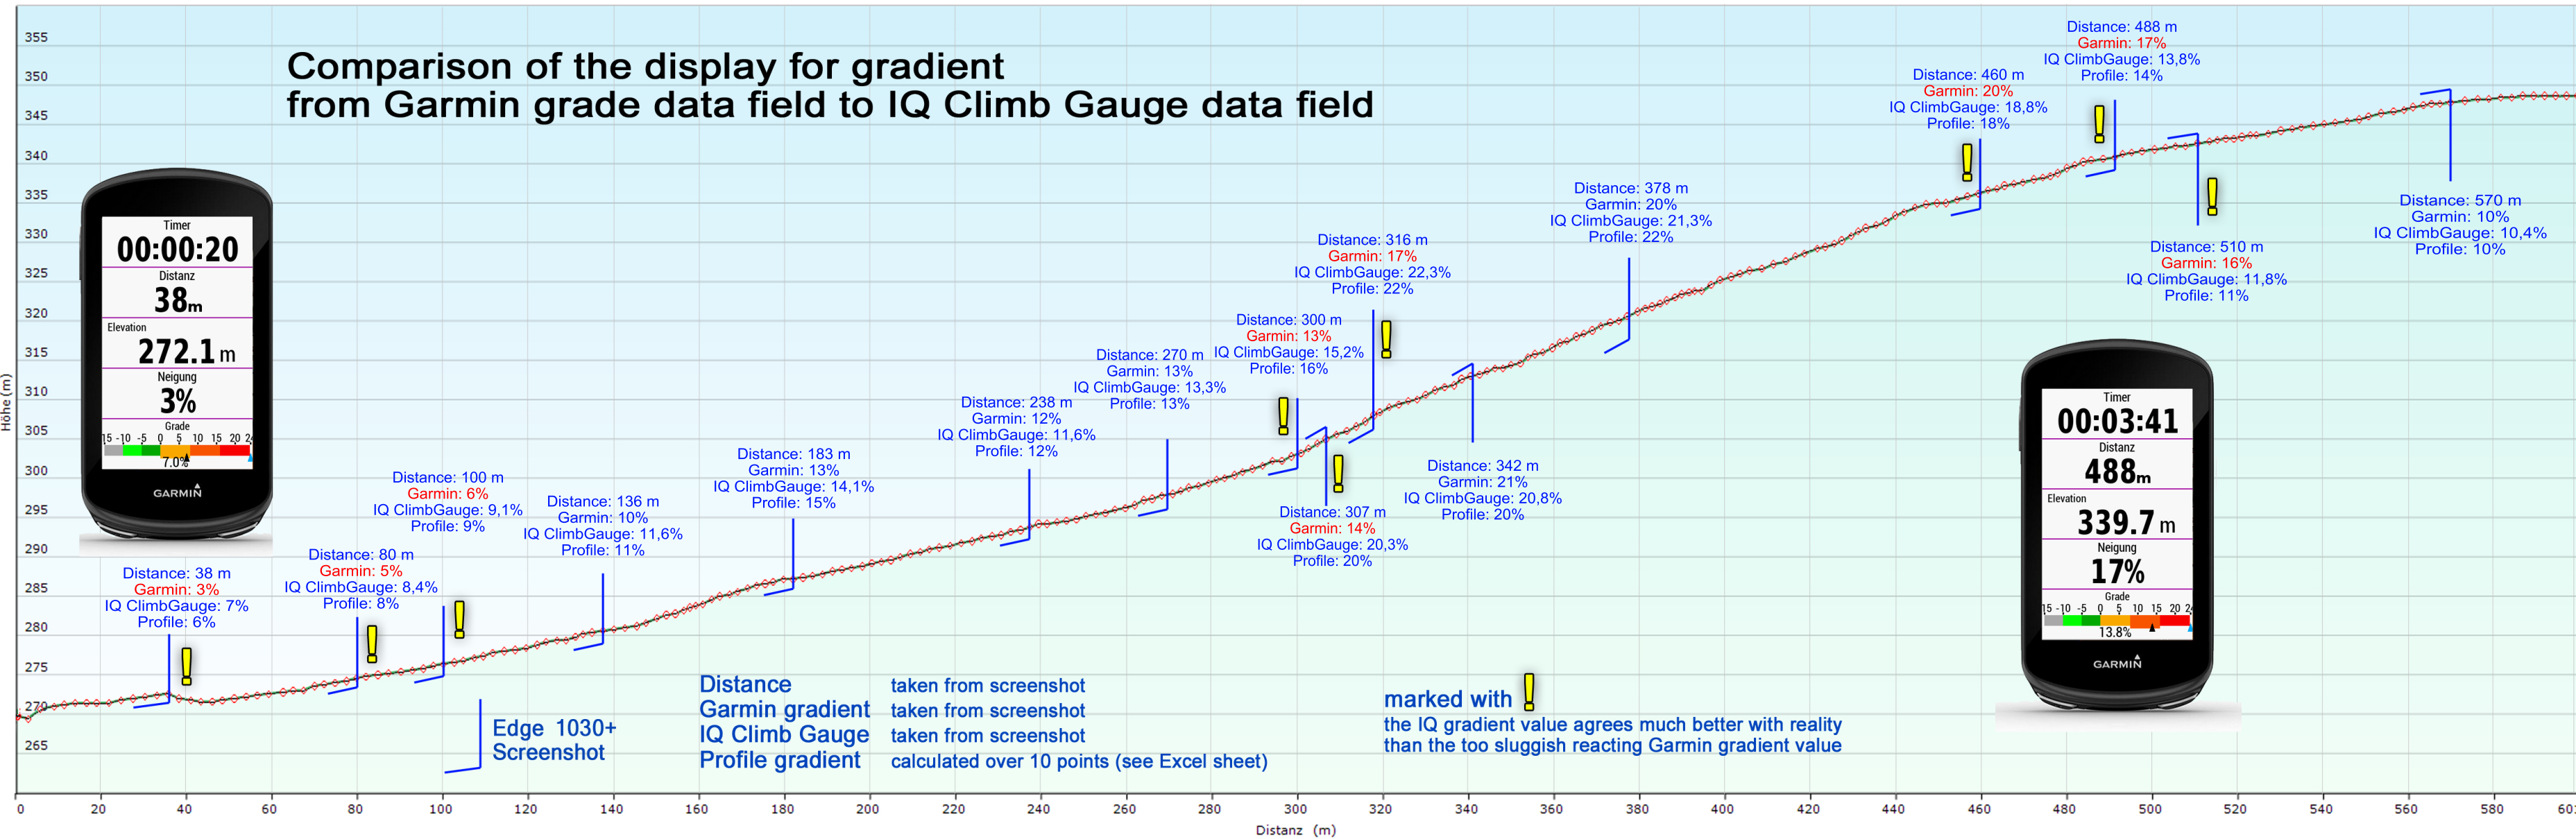

Comparison of the display for gradient from Garmin grade data field to IQ Climb Gauge data field

Edge 1030+ Screenshot

Distance taken from screenshot
 Garmin gradient taken from screenshot
 IQ Climb Gauge Profile gradient calculated over 10 points (see Excel sheet)

marked with ! the IQ gradient value agrees much better with reality than the too sluggish reacting Garmin gradient value