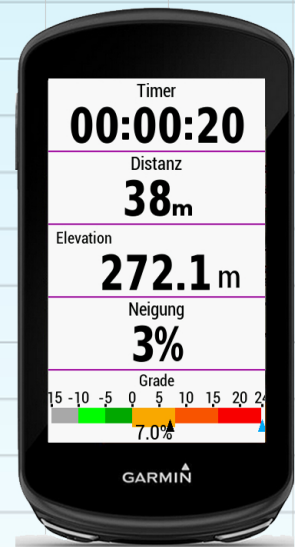

Comparison of the display for gradient from Garmin grade data field to IQ Climb Gauge data field

Edge 1030+ Screenshot

Distance taken from screenshot
 Garmin gradient taken from screenshot
 IQ Climb Gauge Profile gradient calculated over 10 points (see Excel sheet)

marked with ! the IQ gradient value agrees much better with reality than the too sluggish reacting Garmin gradient value